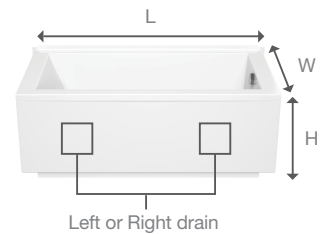

Discover the Elegant and Practical ModulR Bathtub

The **ModulR** bathtub offers a **sleek and refined look** that blends beautifully with the design of **trendy urban constructions**. The subtle integration of the toe-kick gives the impression that the bathtub floats in the room. You'll love the **on-trend, minimalist style** of this bathtub!

Flexibility

INSTALLATION TYPE

- Wall-mounted
- Corner right
- Corner left

INTERIOR TYPE

- **With or without armrests**, depending on the comfort desired

DIMENSIONS

- 60" (L) x 32" (W) x 23" (H)

Versatility

DRAIN POSITION

- **Right or left-hand drain**, regardless of the installation type

OPTIONS AND ACCESSORIES

- Apron with **large magnetic access panel** for quick and easy access to the plumbing
- Brass waste and **overflow for high rise constructions**, available in chrome or brushed nickel
- Compatible with the **F2 Drain** by MAAX, which gives quick and easy access to the pipes without having to break the plumbing or demolish the ceiling
- White **cushion** with 2 suction pads for maximum comfort