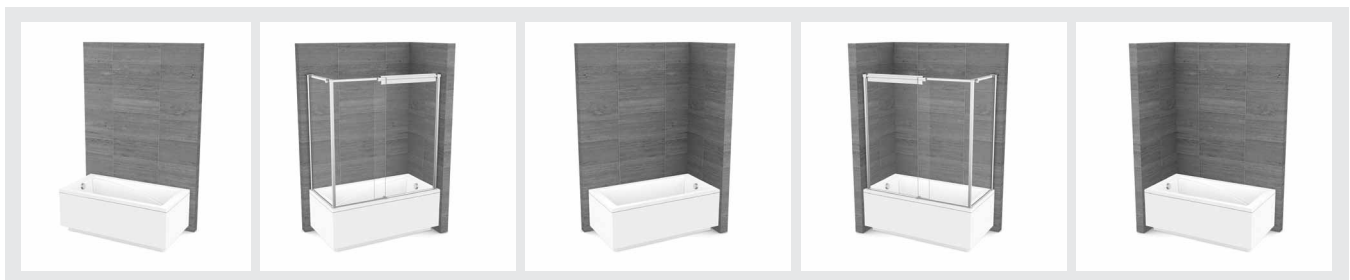

OPTIONS AND ACCESSORIES

- Apron with **large magnetic access panel** for quick and easy access to the plumbing
- Brass waste and **overflow for high rise constructions**, available in chrome or brushed nickel
- Compatible with the **F2 Drain** by MAAX, which gives quick and easy access to the pipes without having to break the plumbing or demolish the ceiling
- White **cushion** with 2 suction pads for maximum comfort