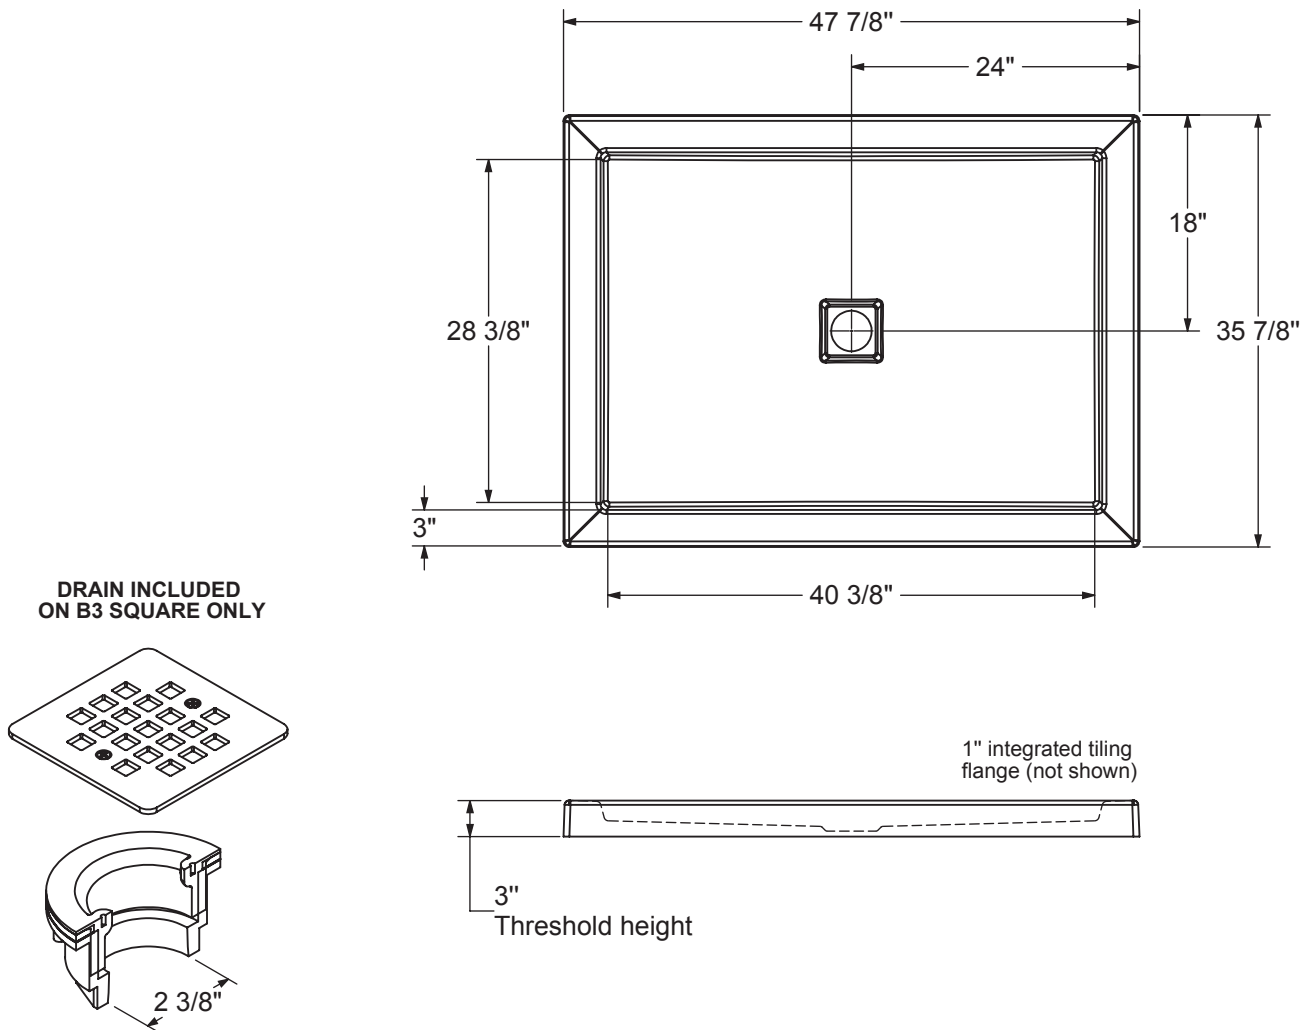

MAAX SUBMITTAL SPECIFICATIONS

B3Round 4836

MODEL NUMBER 410003-505

DIMENSIONS: 48" x 36" x 3" Acrylic

Vivez l'expérience
MAAX[®]
Enjoy the experience

STANDARD FEATURES

- Acrylic rectangular base with round drain
- Smooth floor
- Center drain
- Drain not included
- 3" threshold base

TECHNICAL DRAWINGS

DRAIN INCLUDED
ON B3 SQUARE ONLY

This technical drawing is universal for every 4836 configuration.

Integrated tiling flange : 1" height x 1/4" thick (not shown)
Tiling flange position is determined by chosen configuration.

All dimensions are approximate. Structure measurements
must be verified against the unit to ensure proper fit.